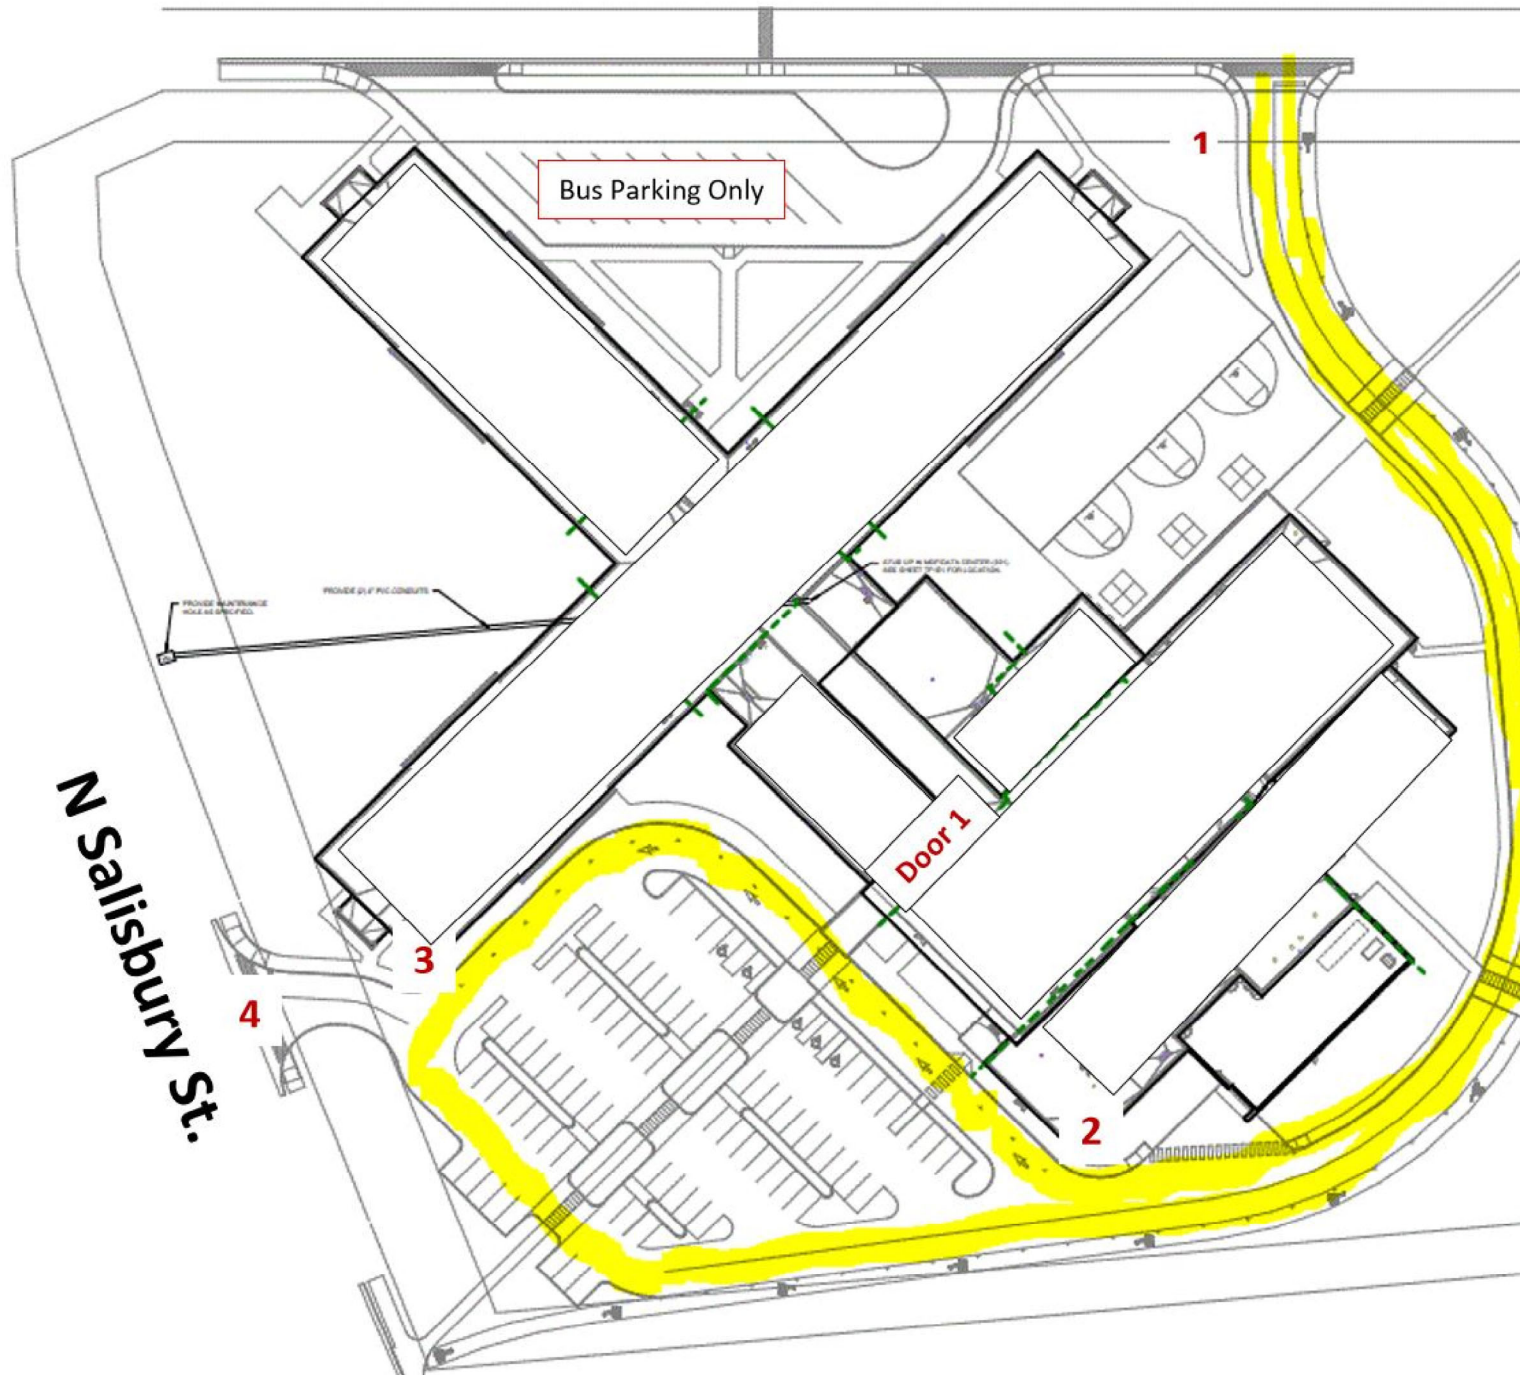

Lindberg Rd

West Lafayette Intermediate School

Please Read Carefully

1. **Car Rider Procedures** – Pull vehicle forward as far as possible toward the front entrance. Adults please stay in your vehicle. Students should enter/exit from curbside of vehicle along any part of the sidewalk in the Car Rider Zone (signs are posted) Students enter through **door 1**. Vehicles will exit to Lindberg Road using the outside perimeter of the parking lot (indicated by yellow on diagram) **DO NOT MAKE ANY U-TURNS IN THIS LINE**
2. **Car Rider drop off Zone start**
3. **Car Rider drop off Zone end**
4. There will be **NO** entering and exiting the parking lot at the entrance/exit of Salisbury St during arrival and dismissal.
5. **ALWAYS YIELD TO BUSES AND PEDESTRIANS!**