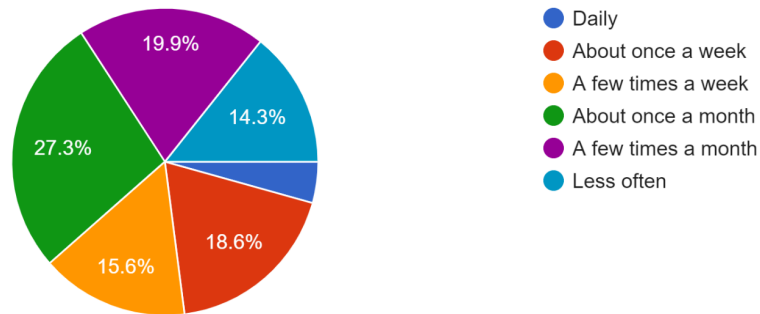

WEBSITE UPDATE SURVEY

What is your affiliation with the West Lafayette Community School Corporation?

231 responses

How often do you visit the WLCSC website?

231 responses

Top 3 reasons for visiting the site