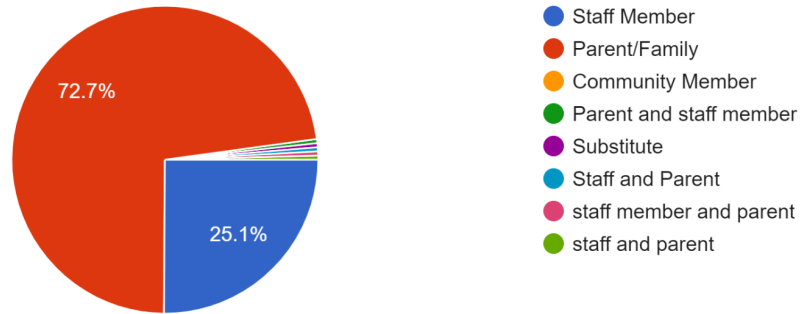

WEBSITE UPDATE SURVEY

What is your affiliation with the West Lafayette Community School Corporation?

231 responses

How often do you visit the WLCSC website?

231 responses

Top 3 reasons for visiting the site

1. Calendar or Schedules
2. Food Service
3. Director or Contact Information